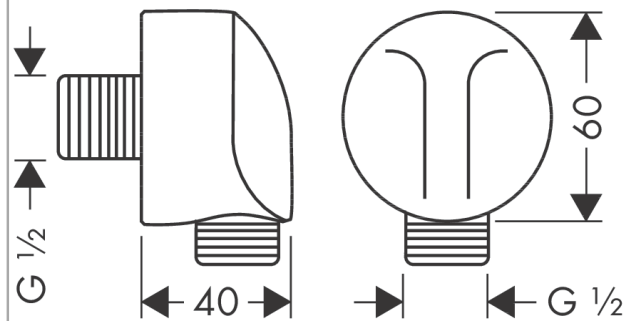

FixFit

Wall outlet E without non-return valve

Surfaces: **Chrome** Article Number: **27454000**

Description

product features

- metal connection angle
- connection type: G ½
- hose nut: for shower hoses with conical nut on both sides
- material cover: plastic

Design awards

Product image

Scale drawing

FixFit

Wall outlet E without non-return valve

Surfaces: **Chrome** Article Number: **27454000**

Exploded Drawing

Year of production: >12/87

FixFit

Wall outlet E without non-return valve

Surfaces: **Chrome** Article Number: **27454000**

Spare part list

Year of production: >12/87

Pos.	Description	Article Number	Price	PU
1	cover	97454000	-	1
2	support element	98557000	-	1