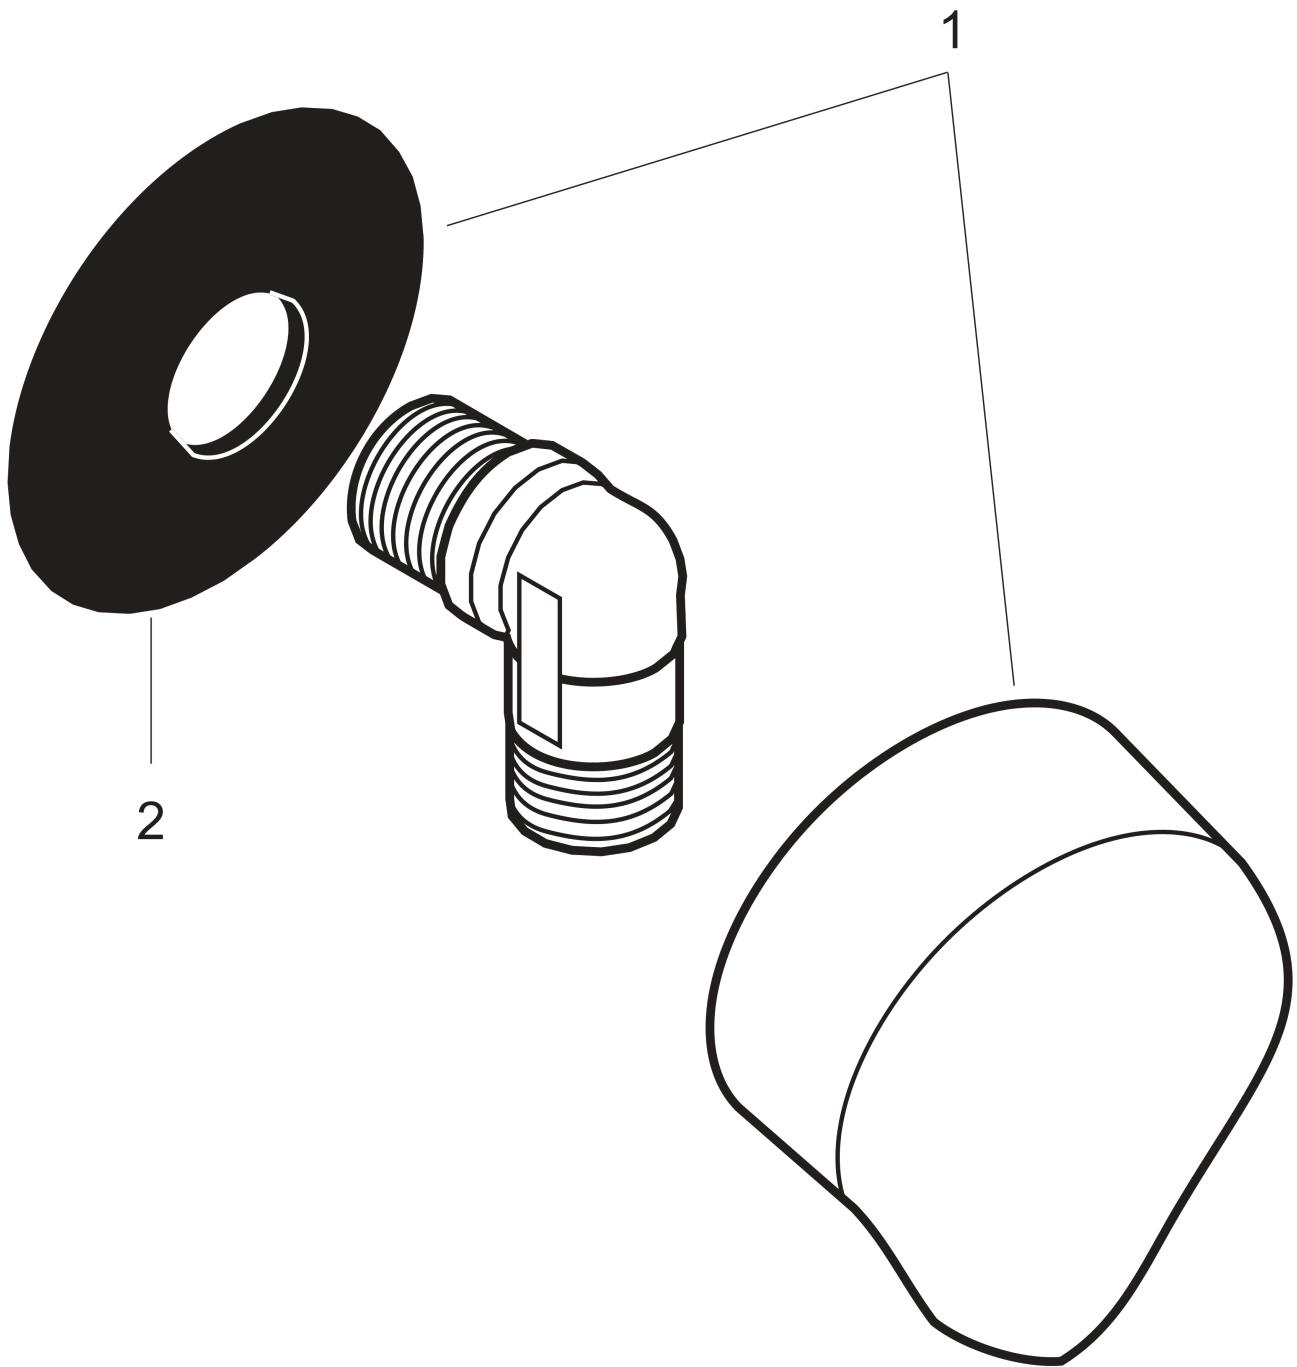

FixFit

Wall outlet E without non-return valve

Surfaces: **Chrome** Article Number: **27454000**

Description

product features

- metal connection angle
- connection type: G ½
- hose nut: for shower hoses with conical nut on both sides
- material cover: plastic

Design awards

Product image

Scale drawing

FixFit

Wall outlet E without non-return valve

Surfaces: **Chrome** Article Number: **27454000**

Exploded Drawing

Year of production: >12/87

FixFit

Wall outlet E without non-return valve

Surfaces: **Chrome** Article Number: **27454000**

Spare part list

Year of production: >12/87

Pos.	Description	Article Number	Price	PU
1	cover	97454000	-	1
2	support element	98557000	-	1